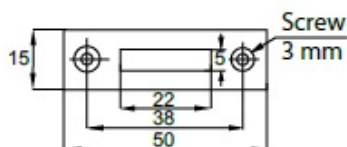

PRODUCT SHEET

Description:

Roll Blind Lock 855, $\varnothing 16,5 \times 22$ mm, Black NPL, CK SISO, W/ Flat Striking Plate

Item number:

14.01.410-0

Units	Box	Carton	HS Code	Barcode
Pcs.	12	240	8301300000	
5704866033459				